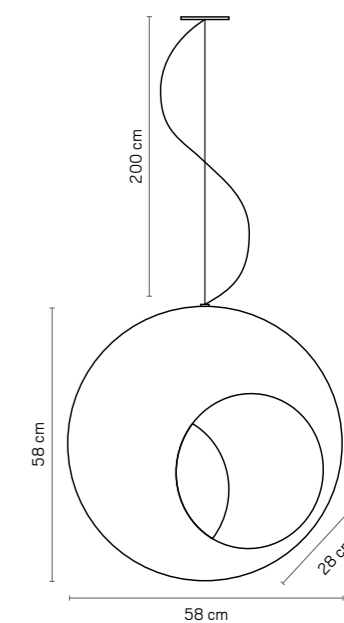

MATERIAL: CERAMIC

LAMP: 1 X E27

USE: INDOOR

WEIGHT: 5.5 KG

COLORS

WHITE CODE P636

TERRA-COTTA CODE P852

SAND CODE P853