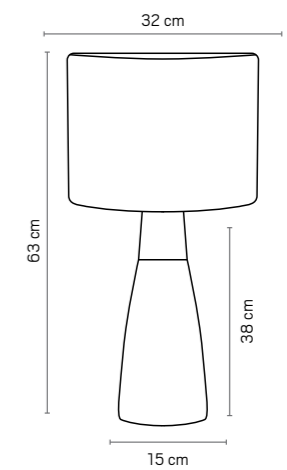

COLORS

OFF-WHITE FABRIC DOME CODE AB214

LINEN FABRIC DOME CODE AB215

BLACK FABRIC DOME CODE AB216