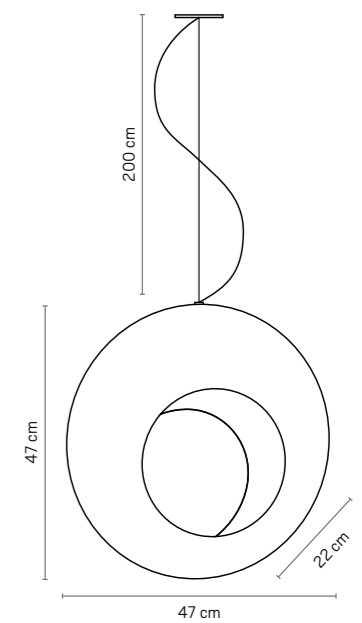

PENDENTE LUA SMALL	PENDANT LUA SMALL
MATERIAL: CERÂMICA	MATERIAL: CERAMIC
LÂMPADA: 1 X E27	LAMP: 1 X E27
USO: INTERNO	USE: INDOOR
PESO: 4,5 KG	WEIGHT: 4.5 KG
CORES	COLORS
BRANCO CÓDIGO P799	WHITE CODE P799
TERRACOTA CÓDIGO P895	TERRA-COTTA CODE P895
AREIA CÓDIGO P860	SAND CODE P860