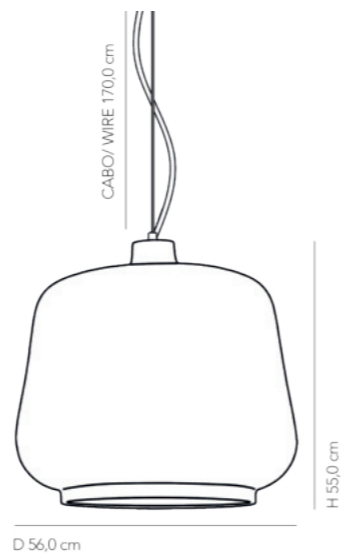

COLORS

WHITE CODE P473

SAND CODE P474

TERRA-COTTA CODE P472