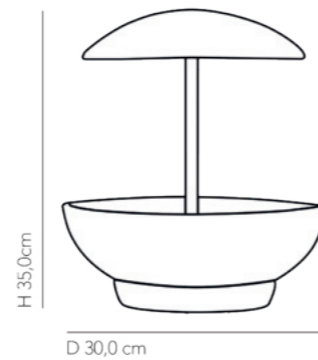

LUMINÁRIA DE MESA GARDEN I	TABLE LAMP GARDEN I
MATERIAL: CERÂMICA E ALUMÍNIO	MATERIAL: CERAMIC AND ALUMINIUM
LED INCLUSO 2700K 1770LM 127V OU 220V	LED INCLUDED 2700K 1770LM 127V OR 220V
USO: INTERNO	USE: INDOOR
PESO 5,5 KG	WEIGHT 5,5 KG
CORES	COLORS
BRANCO 127V CÓDIGO AB100	WHITE 127V CODE AB0100
BRANCO 230V CÓDIGO AB119	WHITE 230V CODE AB119
PRETO 127V CÓDIGO AB098	BLACK 127V CODE AB098
PRETO 230V CÓDIGO AB120	BLACK 230V CODE AB120