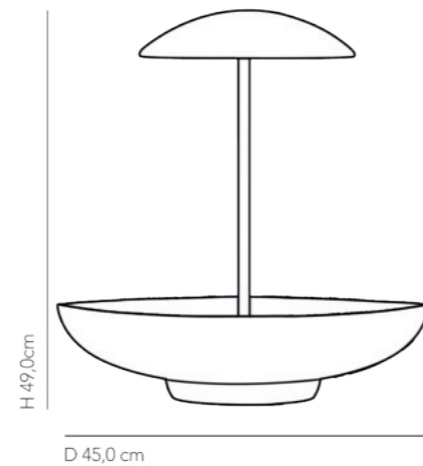

LUMINÁRIA DE MESA GARDEN II	TABLE LAMP GARDEN II
MATERIAL: CERÂMICA E ALUMÍNIO	MATERIAL: CERAMIC AND ALUMINIUM
LED INCLUSO 2700K 1770LM 127V OU 220V	LED INCLUDED 2700K 1770LM 127V OR 220V
USO: INTERNO	USE: INDOOR
PESO 5,5 KG	WEIGHT 5,5 KG

CORES	COLORS
BRANCO 127V CÓDIGO AB097	WHITE 127V CODE AB097
BRANCO 230V CÓDIGO AB124	WHITE 230V CODE AB124
PRETO 127V CÓDIGO AB099	BLACK 127V CODE AB099
PRETO 230V CÓDIGO AB123	BLACK 230V CODE AB123