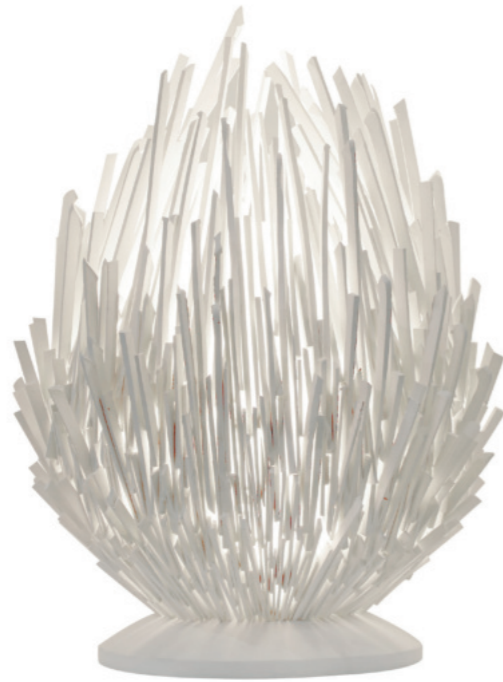

The finishes of the pieces designed by him cherish perfection, and bold designs and beauty are the trademark of the designer.

NAY

LUMINÁRIA DE MESA ESCULTURA NAY	TABLE LAMP SCULPTURE NAY
MATERIAL: CERÂMICA E VIDRO	MATERIAL: CERAMIC AND GLASS
LAMPADA: 1X E27 - MAX. 50W 127V / 230V	BULB: 1X E26 - MAX. 50W 127V / 230V
USO: INTERNO	USE: INDOOR
PESO 5,0 KG	WEIGHT 5,0 KG
CORES	COLORS
BRANCO CÓDIGO. AB096	WHITE CODE. AB096