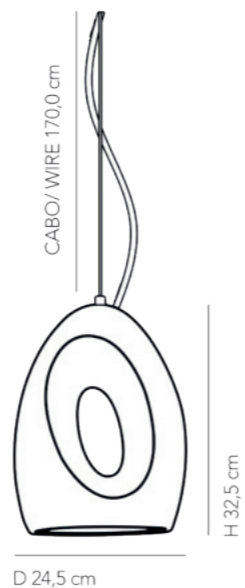

COLORS

WHITE CODE P390

SAND CODE P391

YELLOW CODE P395