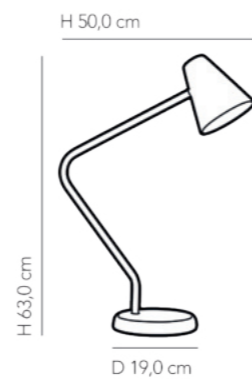

TABLE LAMP IPANEMA

MATERIAL: CERAMIC AND COPPER

BULB: 1X GU10 - MAX. 50W 127V / 230V

USE: INDOOR

WEIGHT 1,6 KG

COLORS

BLUE AND WHITE CODE AB011

ANGRA