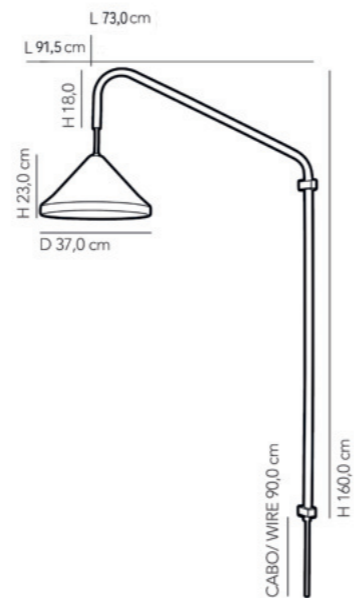

COLORS

WHITE, BLACK STEM CODE A703
GRAPHITTE, BLACK STEM CODE A705
GREEN, BROWN STEM CODE A693
SAND, BROWN STEM CODE A675
WHITE, BROWN STEM CODE A676
TABACCO, BROWN STEM CODE A702