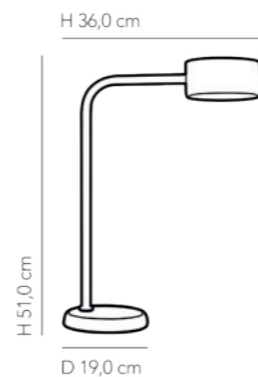

LUMINÁRIA DE MESA ANGRA	TABLE LAMP ANGRA
MATERIAL: CERÂMICA E COBRE	MATERIAL: CERAMIC AND COPPER
LAMPADA: 1X G9 - MAX. 50W 127V / 230V	BULB: 1X G9 - MAX. 50W 127V / 230V
USO: INTERNO	USE: INDOOR
PESO 2,3 KG	WEIGHT 2,3 KG
CORES	COLORS
BRANCO CÓDIGO AB012	WHITE CODE AB012